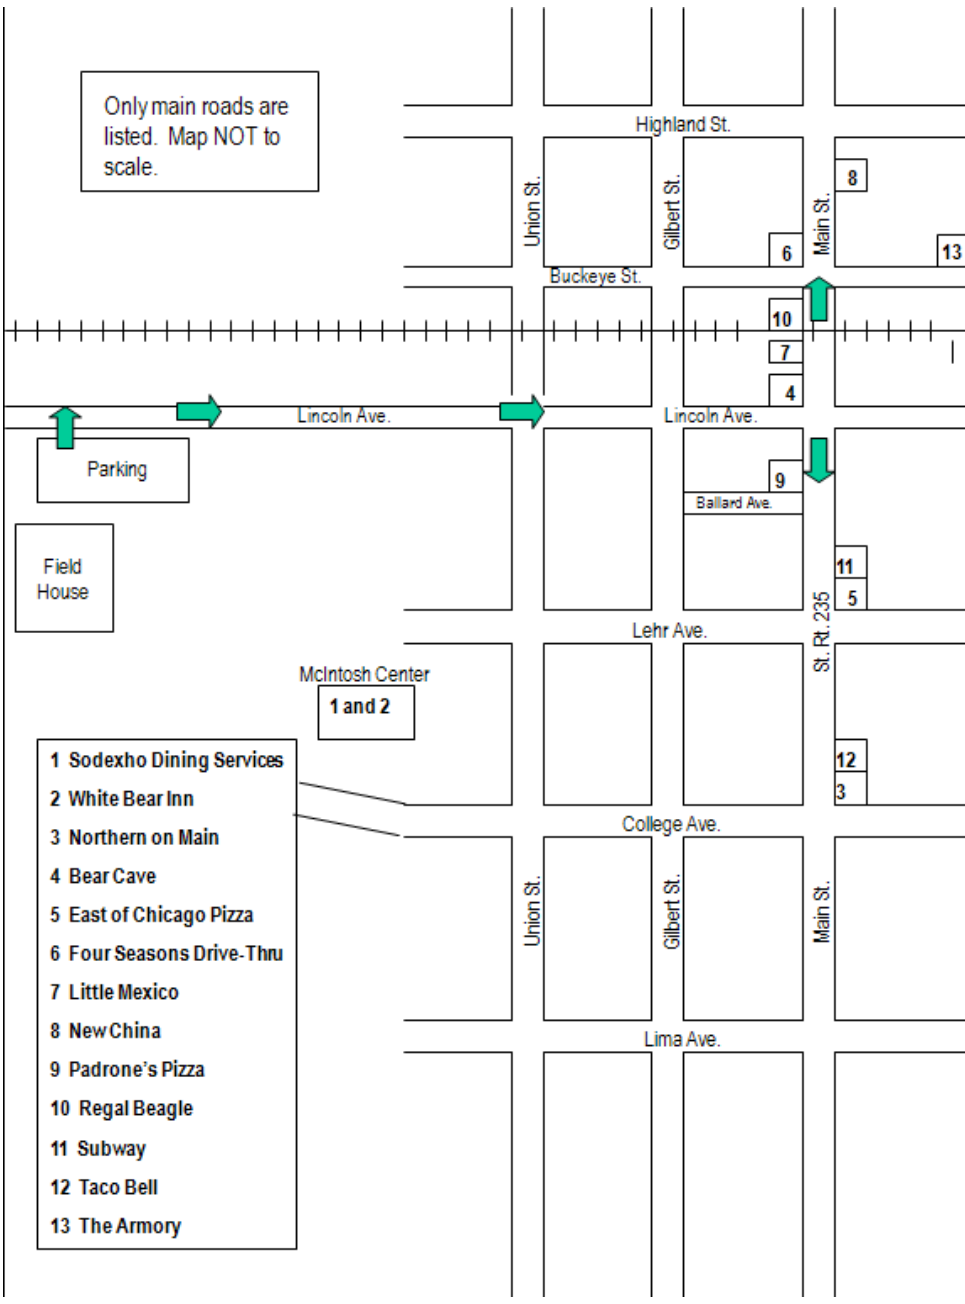

Only main roads are listed. Map NOT to scale.

- 1 Sodexho Dining Services
- 2 White Bear Inn
- 3 Northern on Main
- 4 Bear Cave
- 5 East of Chicago Pizza
- 6 Four Seasons Drive-Thru
- 7 Little Mexico
- 8 New China
- 9 Padrone's Pizza
- 10 Regal Beagle
- 11 Subway
- 12 Taco Bell
- 13 The Armory